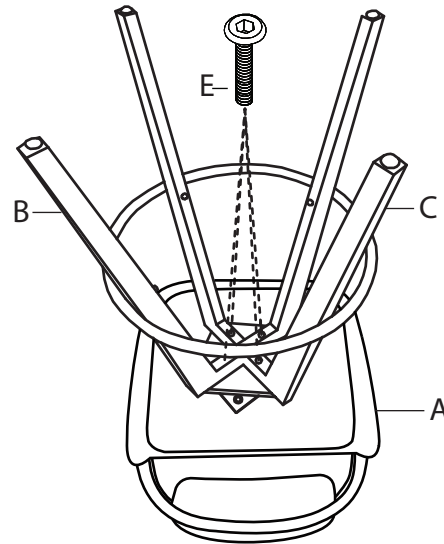

Cosmo Counter Stool

Part # B26-COSMO XXXX

24-0627

PARTS

A

B

C

D

x4
 (M6x45mm)

E

G

1

2

3

⚠ WARNING: SEATING

- Read all instructions carefully and completely before assembly and use. Retain for future reference.
- Keep plastic bags and small parts away from children.
- For residential (non-commercial) use only.
- DO NOT stand on product. Use only for intended table purpose.
- Max weight limit 250 lbs.
- Periodically check for loose hardware; retighten as necessary.
- DO NOT use product if any component becomes damaged.
- DO NOT use power tools to assemble OR overtighten hardware.