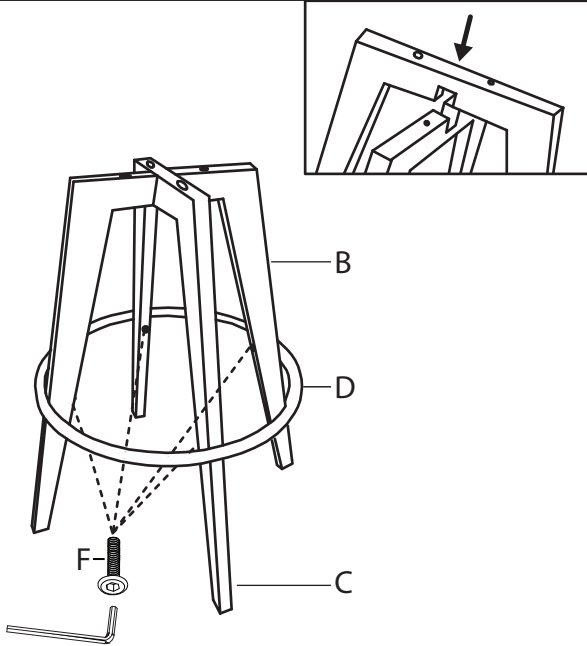

Cosmo Counter Stool

Part # B26-COSMO XXXX

24-0627

PARTS

A

B

C

D

x4
 (M6x45mm)

E

G

1

2

3

⚠ WARNING: SEATING

- Read all instructions carefully and completely before assembly and use. Retain for future reference.
- Keep plastic bags and small parts away from children.
- For residential (non-commercial) use only.
- DO NOT stand on product. Use only for intended table purpose.
- Max weight limit 250 lbs.
- Periodically check for loose hardware; retighten as necessary.
- DO NOT use product if any component becomes damaged.
- DO NOT use power tools to assemble OR overtighten hardware.